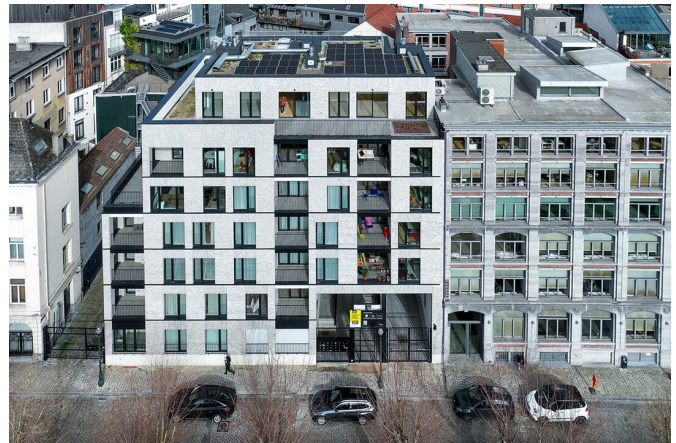

FIERCE

I M M O